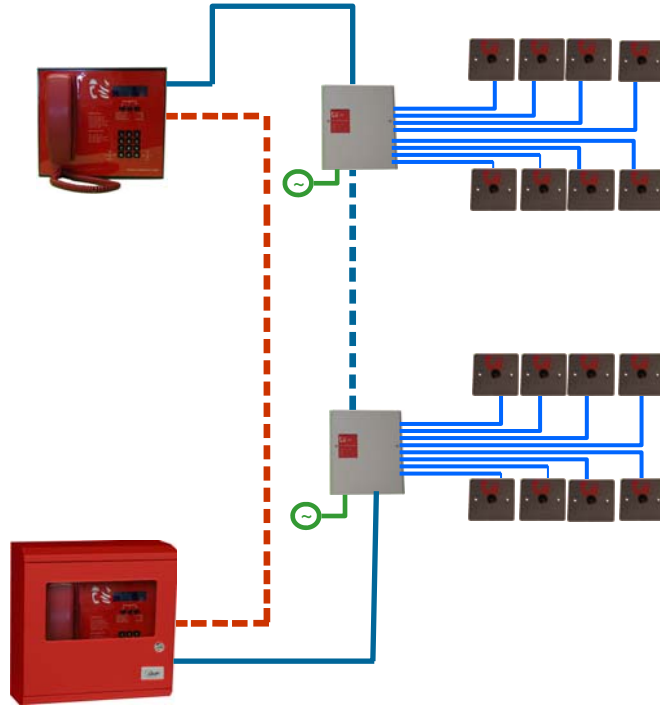

Roaming Phone (2572011)
& Jack Plate (2572012)

2572011 - Roaming Handset	
Physical	
Height:	210mm
Width:	66mm
Depth:	45mm
Cable Length:	300mm (extends to 1m)
Controls	
Call:	Automatic "off hook" dialling
Connection	
Jack:	1/4" Mono Neutrik heavy duty
Standards Compliance	
EMC:	EN55103-1, EN55103-2
Product Family:	BS5839:pt 9, BS5588: pt8 EN60118-4

2572012 - Jack Plate	
Physical	
Height (Bezel):	86mm
Width:	86mm
Depth:	25mm
Weight:	0.1kg
Material:	Brushed stainless steel
Cables	
Grade:	Enhanced
Cable (per line):	1 off 2 core (twisted for MICC)
Distance (per leg):	500m soft skin types 300m MICC
Monitoring:	DC open, short & earth
End of Line:	10K 1/4W

Fire Telephones &
Disabled Refuge

Audix Systems reserves the right to modify or withdraw any product or service without notice